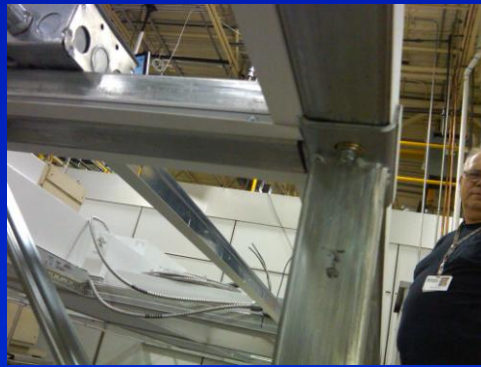

PVC STRIP ENCLOSURES Modular Floor Mount Frames Available

- Clear Rooms
- Machine Enclosures
- Machine Guarding
- Noise Containment
- Debris Containment
- Welding Booths
- Modular Offices
- Work Separation
- Secure Storage
- Temperature Control
- Dust Control
- Humidity Control
- Wash Down Cubicles
- Exhaust Control
- Anti Static
- Environmnets