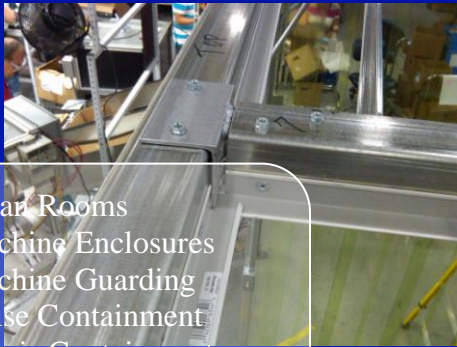

PVC STRIP ENCLOSURES Modular Floor Mount Frames Available

- Clear Rooms
- Machine Enclosures
- Machine Guarding
- Noise Containment
- Debris Containment
- Welding Booths
- Modular Offices
- Work Separation
- Secure Storage
- Temperature Control
- Dust Control
- Humidity Control
- Wash Down Cubicles
- Exhaust Control
- Anti Static
- Environmnets

**ADD HEPA
FILTERS &
Meet**

**CLASS 1000
CLASS 10,000**

**ADD CEILING
TILES**