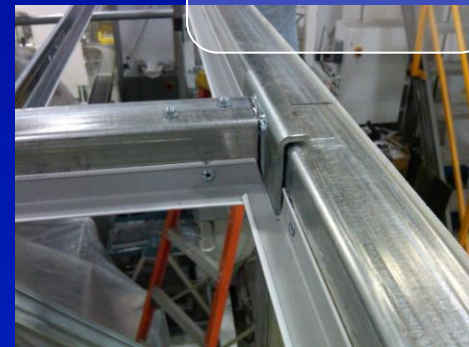

PVC STRIP ENCLOSURES Modular Floor Mount Frames Available

- Clear Rooms
- Machine Enclosures
- Machine Guarding
- Noise Containment
- Debris Containment
- Welding Booths
- Modular Offices
- Work Separation
- Secure Storage
- Temperature Control
- Dust Control
- Humidity Control
- Wash Down Cubicles
- Exhaust Control
- Anti Static
- Environmnets